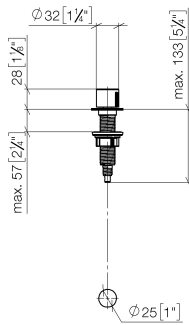

**Strainer waste with control handle - Champagne (22kt Gold)**

ELIO

10 712 970

- control for single basin
- including adapter for Bowden cable

Fits ELIO, ENO, MEM, META SQUARE, SYNC and TARA ULTRA

Fits: ELIO, MEM, ENO, SYNC, TARA ULTRA, META SQUARE

	Champagne (22kt Gold)	10 712 970-47
	Chrome	10 712 970-00
	Brushed Platinum	10 712 970-06
	Platinum	10 712 970-08
	Durabrand (23kt Gold)	10 712 970-09
	Dark Chrome	10 712 970-19
	Brushed Durabrand (23kt Gold)	10 712 970-28
	Matte Black	10 712 970-33
	Brushed Champagne (22kt Gold)	10 712 970-46
	Brushed Chrome	10 712 970-93
	Brushed Dark Platinum	10 712 970-99

10 712 970

mm [inches]

10 712 970

Parts for other finishes can be found here: [Chrome](#)

Spare parts list

No.	Item Number	Name	Quantity used	Delivery time
1	09 20 97 030-47	handle	1	60
2	90 12 12 002 00 90	fixing cap	1	2
3	09 27 87 011-47	rosette	1	30
4	09 14 10 042 90	seal	1	2
5	09 29 06 087-47	spindle	1	-
Spare part can no longer be ordered, please order the replacement item				
6	04 30 01 029 00 90	adaptor	1	2
7	09 24 03 175 90	adaptor	1	2
8	09 11 10 073-07	connection	1	30
9	09 11 10 074-07	connection	1	30
10	09 11 10 079-07	connection	1	30
11	09 30 11 087 90	disc	1	2
12	09 23 30 024-07	nut	1	30