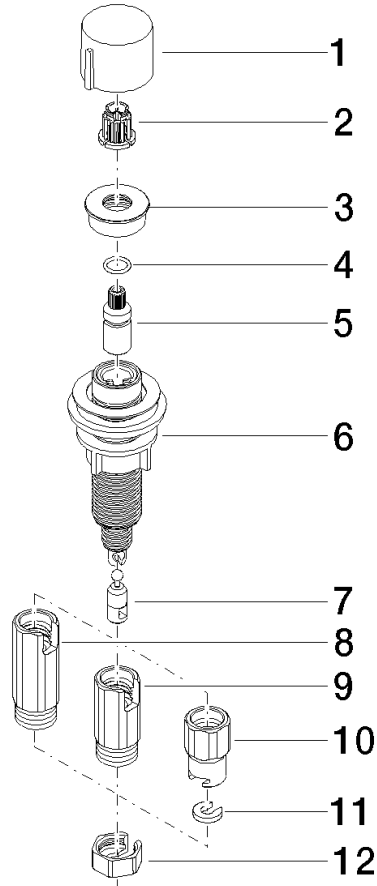

**Strainer waste with control handle - Champagne (22kt Gold)**

ELIO

10 712 970

- control for single basin
- including adapter for Bowden cable

Fits ELIO, ENO, MEM, META SQUARE, SYNC and TARA ULTRA

Fits: ELIO, MEM, ENO, SYNC, TARA ULTRA, META SQUARE

	Champagne (22kt Gold)	10 712 970-47
	Chrome	10 712 970-00
	Brushed Platinum	10 712 970-06
	Platinum	10 712 970-08
	Durabrand (23kt Gold)	10 712 970-09
	Dark Chrome	10 712 970-19
	Brushed Durabrand (23kt Gold)	10 712 970-28
	Matte Black	10 712 970-33
	Brushed Champagne (22kt Gold)	10 712 970-46
	Brushed Chrome	10 712 970-93
	Brushed Dark Platinum	10 712 970-99

10 712 970

mm [inches]

10 712 970

Parts for other finishes can be found here: [Chrome](#)

Spare parts list

No.	Item Number	Name	Quantity used	Delivery time
1	09 20 97 030-47	handle	1	60
2	90 12 12 002 00 90	fixing cap	1	2
3	09 27 87 011-47	rosette	1	30
4	09 14 10 042 90	seal	1	2
5	09 29 06 087-47	spindle	1	-
Spare part can no longer be ordered, please order the replacement item				
6	04 30 01 029 00 90	adaptor	1	2
7	09 24 03 175 90	adaptor	1	2
8	09 11 10 073-07	connection	1	30
9	09 11 10 074-07	connection	1	30
10	09 11 10 079-07	connection	1	30
11	09 30 11 087 90	disc	1	2
12	09 23 30 024-07	nut	1	30